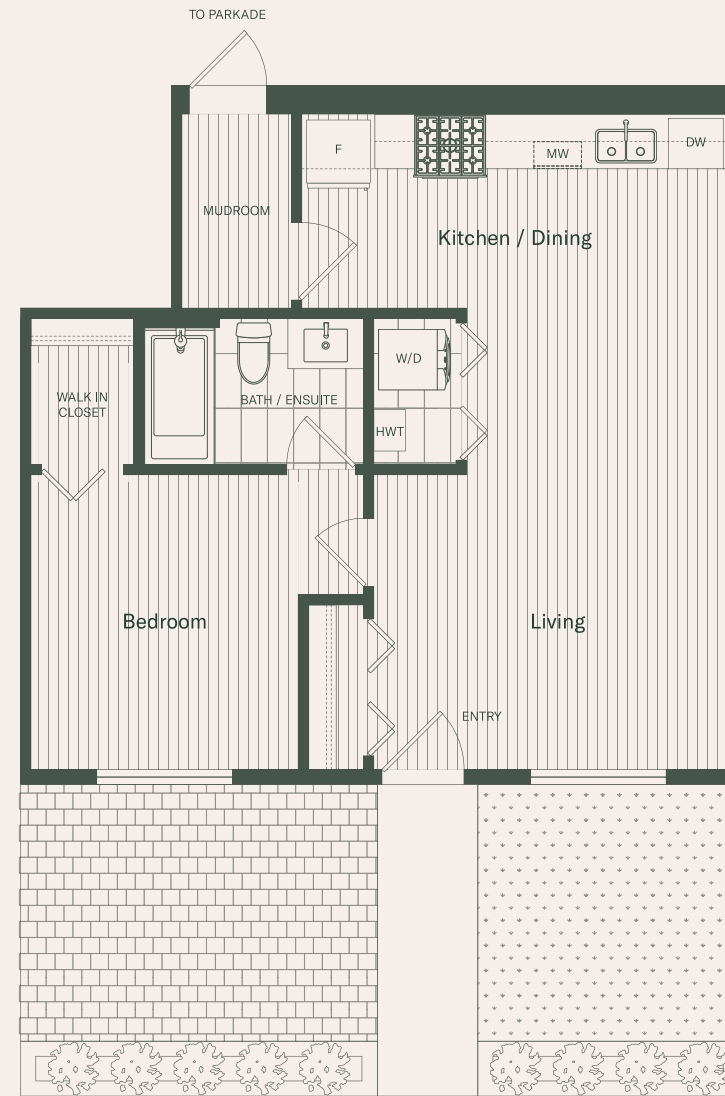

Type G1

One Bedroom Garden Flat

Floor Area: 623 sqft

The Purchaser acknowledges and agrees that the specifications, details, dimensions and floor plans set out in any materials viewed by the Purchaser, including this floor plan, are approximate and subject to change without notice in order to address building site conditions and municipal, structural, supplier, and or architectural requirements, and different methods and standards of measurement used to measure the dimensions of floor plans.